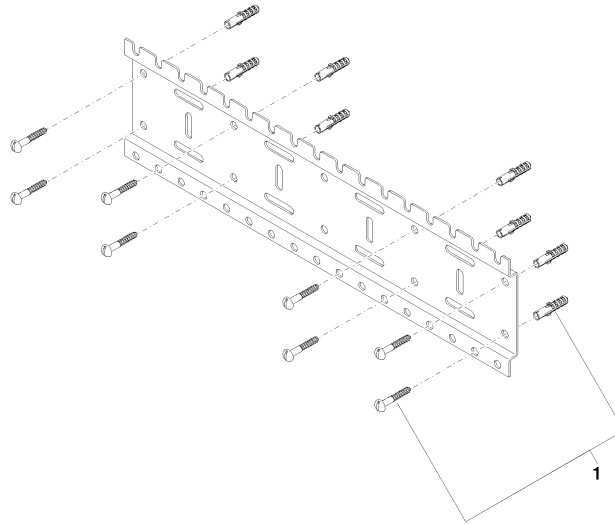

xGRID Installation track 510 mm -

12 310 970 90

- width 510mm
- height 135 mm
- depth 12 mm
- retaining screws and plugs

More information about the xGRID installation track can be found in the planning appendix to the SYMETRICS brochure.

xGRID Installation track 510 mm -

12 310 970 90

mm [inches]

xGRID Installation track 510 mm -

12 310 970 90

Spare parts list

No.	Item Number	Name	Quantity used	Delivery time
1	04 30 31 024 01 90	fixing set	4	2